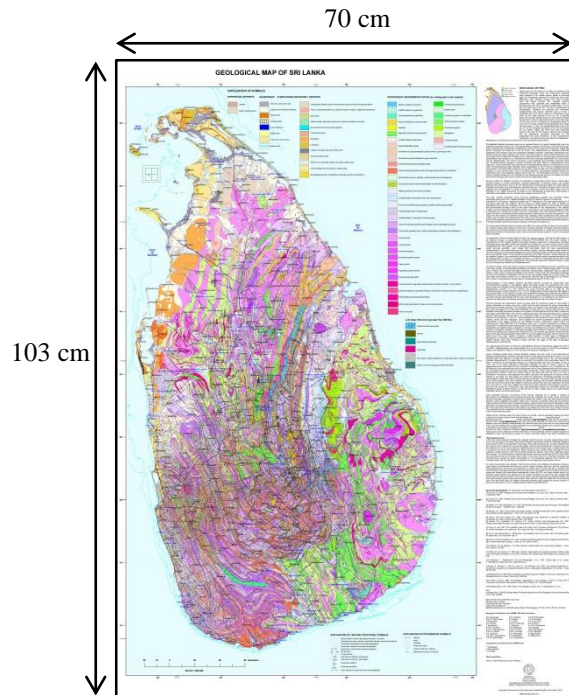

APENDIX I

Dimensions of the Maps

Bidder is requested to provide details of the capacity of printing following printable sizes of the map. If the bidder is not capable of printing according to these specifications kindly request to propose alternative size.

1. Map 1 : Geological Map of Sri Lanka

Art paper 158 gms uncoated
Four colour print
500 Copies

2. Map 2 : Mineral Resources Map of Sri Lanka

Art paper 158 gms uncoated
Four colour print
100 Copies

3. Map 3 : Silavatturai – Quaternary Map (Sheet No.19)

Art paper 158 gms uncoated
Four colour print
100 Copies

4. Map 4 : Tissamaharama - Quaternary Map (Sheet No.89)

Art paper 158 gms uncoated
Four colour print
100 Copies

5. Map 5 : Provincial Mineral Map – Southern Province

Art paper 158 gms uncoated
Four colour print
100 Copies