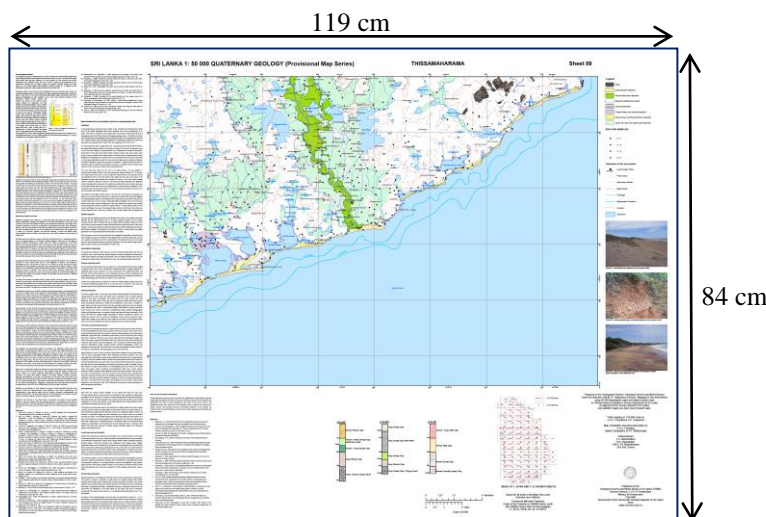

APENDIX I

Dimensions of the Maps

Bidder is requested to provide details of the capacity of printing following printable sizes of the map. If the bidder is not capable of printing according to these specifications kindly request to propose alternative size.

1. Map 1 : Geological Map of Sri Lanka

Art paper 158 gms uncoated
Four colour print
500 Copies

2. Map 2 : Mineral Resources Map of Sri Lanka

Art paper 158 gms uncoated
Four colour print
100 Copies

3. Map 3 : Silavatturai – Quaternary Map (Sheet No.19)

Art paper 158 gms uncoated
Four colour print
100 Copies

4. Map 4 : Tissamaharama - Quaternary Map (Sheet No.89)

Art paper 158 gms uncoated
Four colour print
100 Copies

5. Map 5 : Provincial Mineral Map – Southern Province