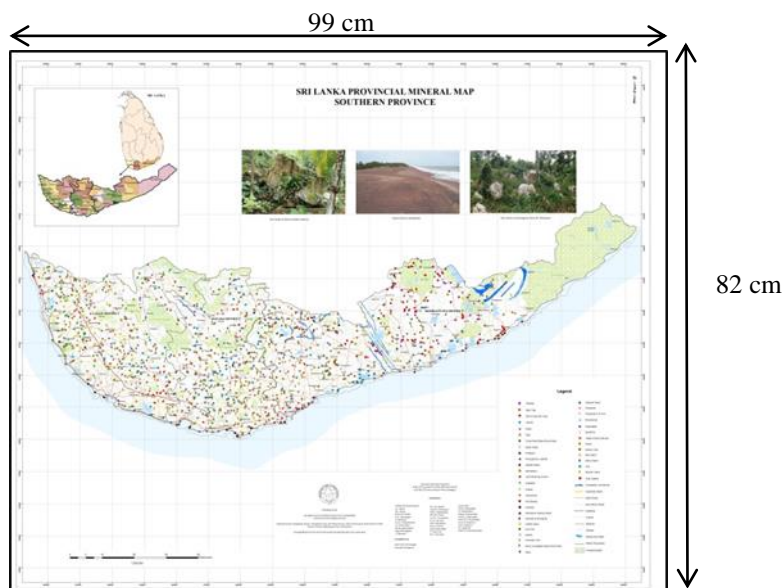

APENDIX I

Dimensions of the Maps

Bidder is requested to provide details of the capacity of printing following printable sizes of the map. If the bidder is not capable of printing according to these specifications kindly request to propose alternative size.

1. Map 1 : Geological Map of Sri Lanka

Art paper 158 gms uncoated
Four colour print
500 Copies

2. Map 2 : Mineral Resources Map of Sri Lanka

Art paper 158 gms uncoated
Four colour print
100 Copies

3. Map 3 : Silavatturai – Quaternary Map (Sheet No.19)

Art paper 158 gms uncoated
Four colour print
100 Copies

4. Map 4 : Tissamaharama - Quaternary Map (Sheet No.89)

Art paper 158 gms uncoated
Four colour print
100 Copies

5. Map 5 : Provincial Mineral Map – Southern Province