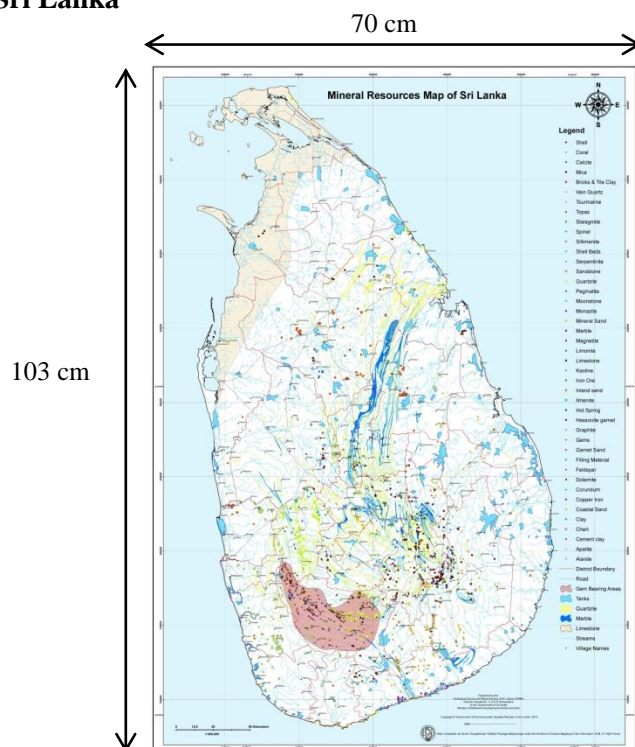

APENDIX I

Dimensions of the Maps

Bidder is requested to provide details of the capacity of printing following printable sizes of the map. If the bidder is not capable of printing according to these specifications kindly request to propose alternative size.

1. Map 1 : Geological Map of Sri Lanka

Art paper 158 gms uncoated
Four colour print
500 Copies

2. Map 2 : Mineral Resources Map of Sri Lanka

Art paper 158 gms uncoated
Four colour print
100 Copies

3. Map 3 : Silavatturai – Quaternary Map (Sheet No.19)

Art paper 158 gms uncoated
Four colour print
100 Copies

4. Map 4 : Tissamaharama - Quaternary Map (Sheet No.89)

Art paper 158 gms uncoated
Four colour print
100 Copies

5. Map 5 : Provincial Mineral Map – Southern Province